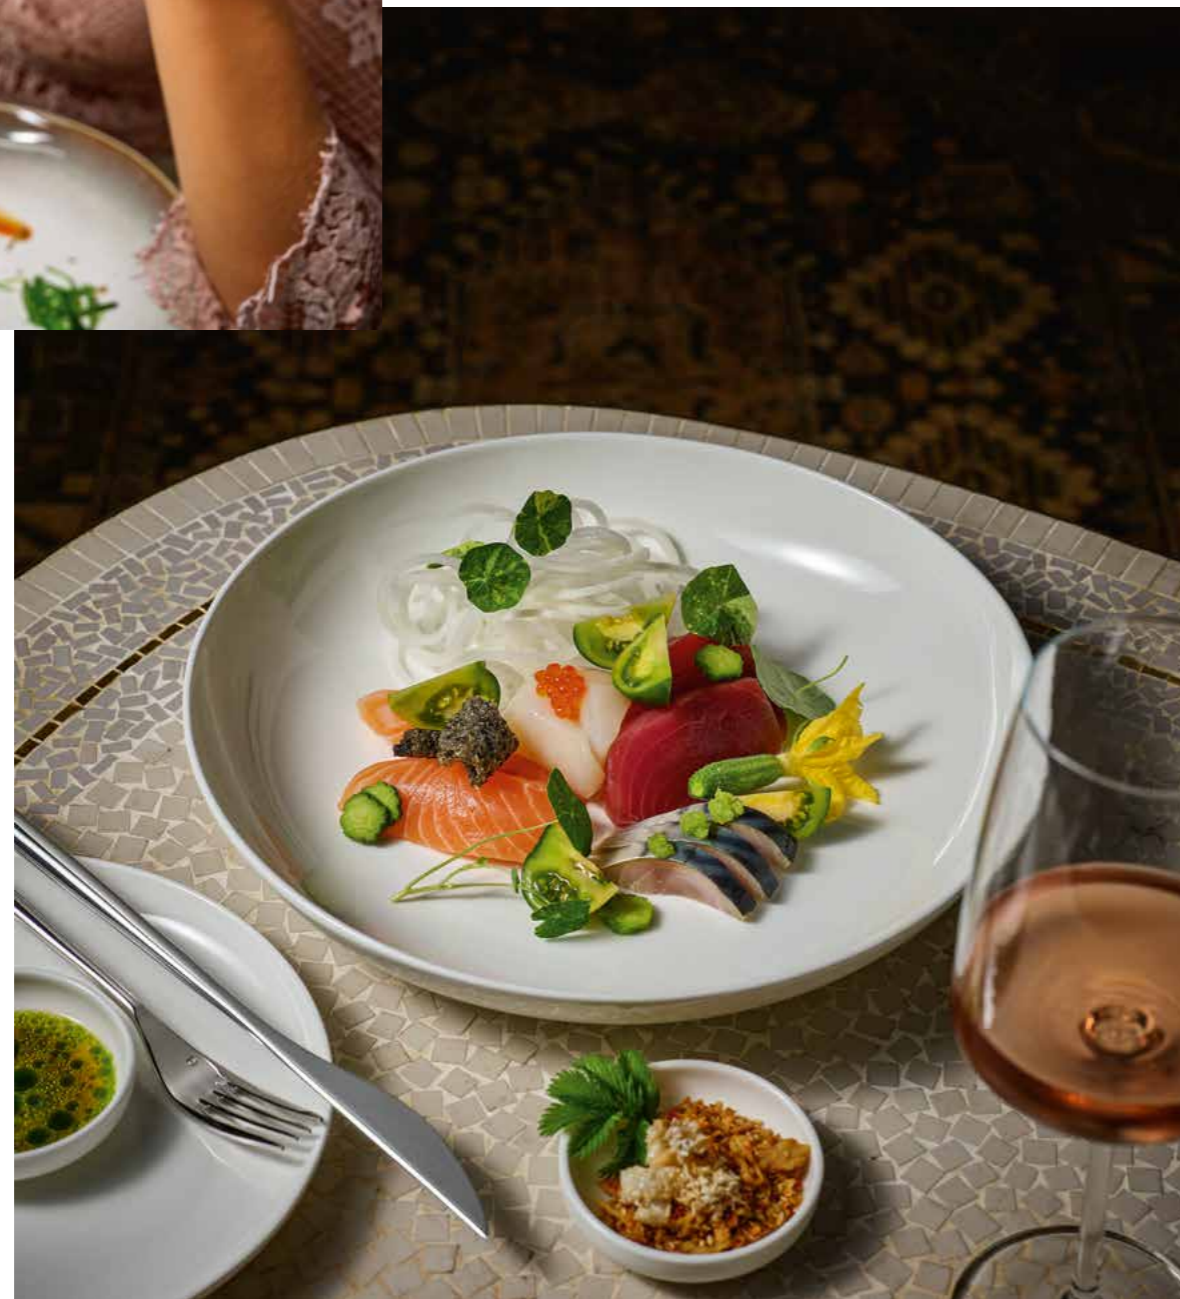

United Tables erspart Ihnen viel Zeit. Zeit, die Sie für Ihre Rezepte und Ideen nutzen können, anstatt sich auf der Suche nach geeigneten Artikeln im „Dickicht“ einzelner Anbieter von Glas, Besteck und Porzellan zu verheddern. Entdecken Sie den direkten und unkomplizierten Zugang zu einem spannenden Komplett-sortiment – alles aus einer Hand.

United Tables saves you a lot of time. Time that you can make use of for your recipes and ideas instead of getting tangled up in the "jungle" of individual suppliers of glass, flatware and dinnerware in search of suitable items. You will find direct and straightforward access to an exciting complete range, with everything from a single source.

All in one